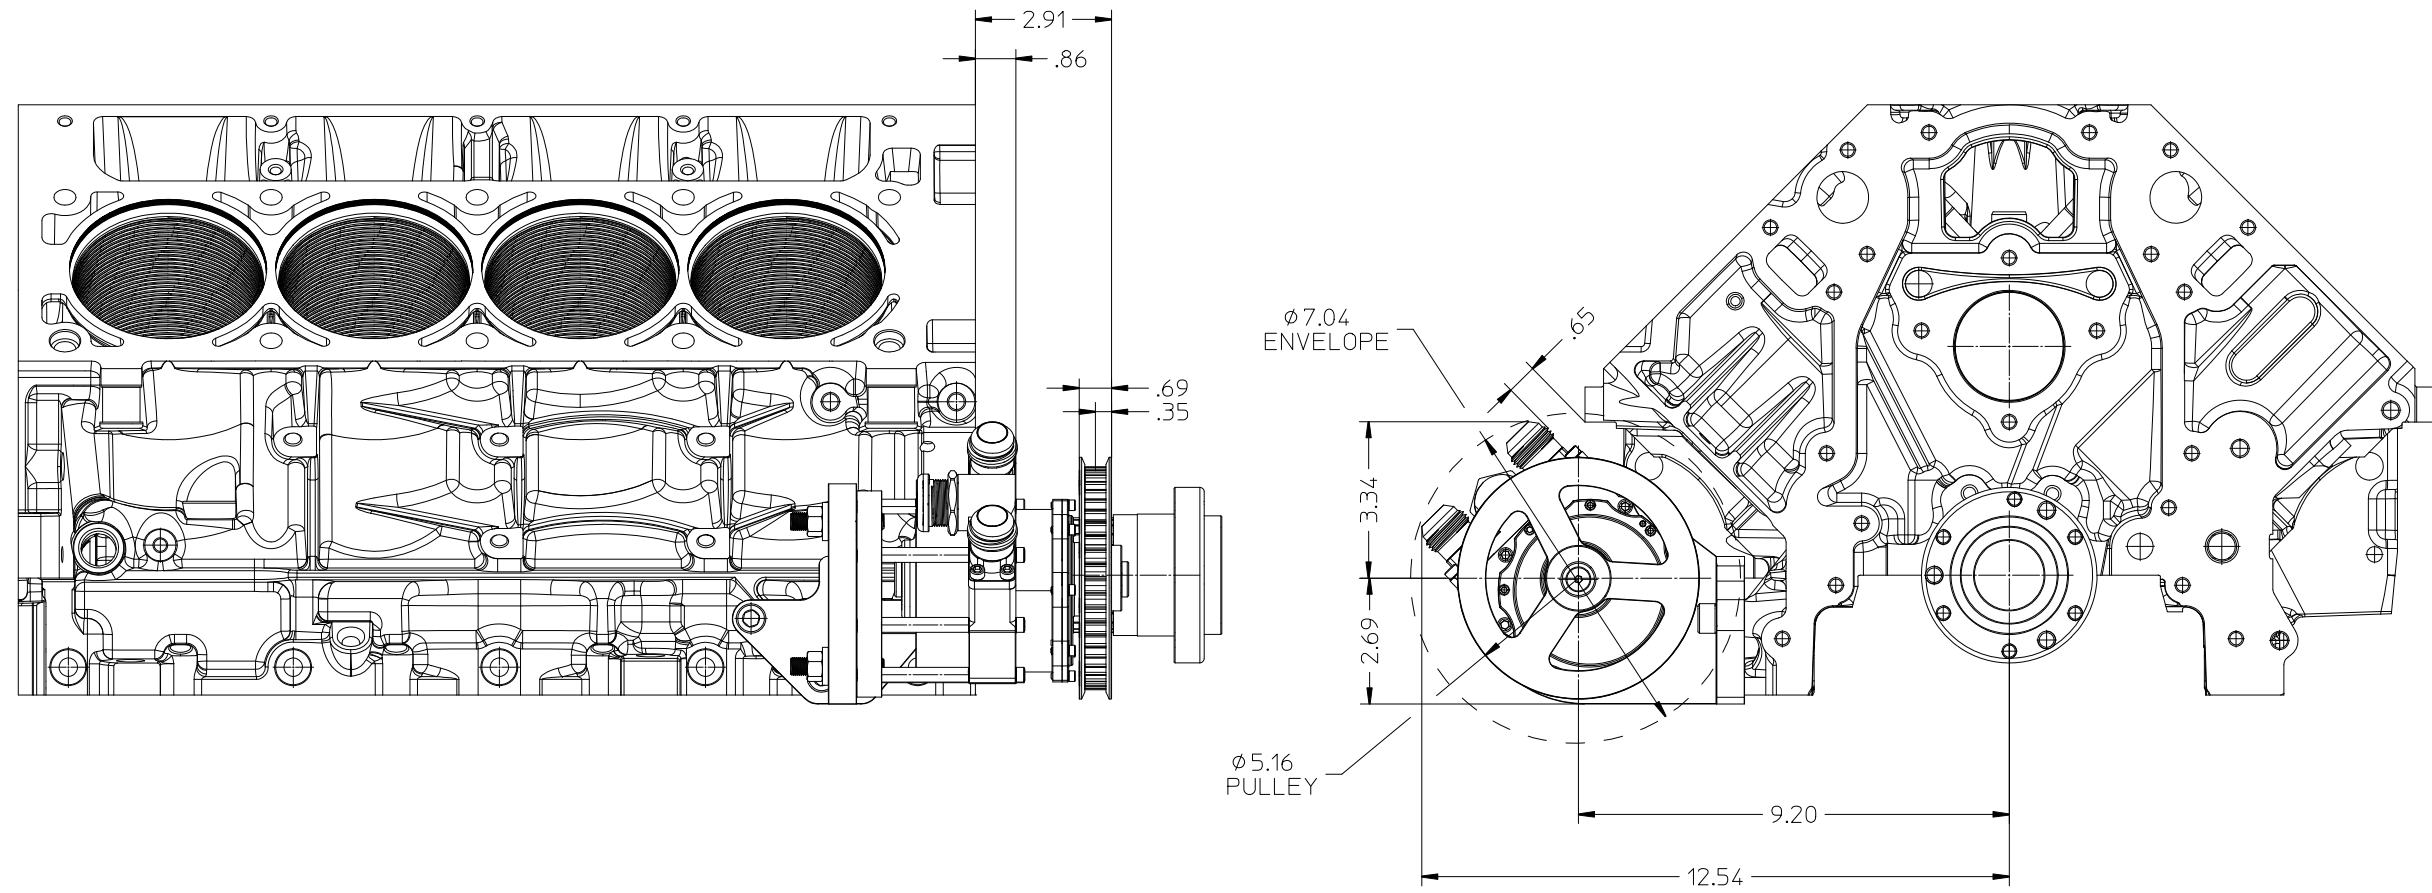

STANDARD VACUUM PUMP WITH STANDARD FITTING PLATE
ON LSX BLOCK MOUNTED IN AC COMPRESSOR LOCATION

2			
1			
0			
REV.	REVISION DESCRIPTION	DATE	
STAR MACHINE 7810 OAK AVENUE PARKVILLE, MD. 21234		DESCRIPTION STANDARD PUMP, LS BLOCK IN COMPRESSOR HEAT TREATING	
MATERIAL		DESIGNED BY T HIGDON	
HARDNESS		DEPTH	
SURFACE PREPARATION		SCALE 1 OF 1	
FINISH		SIZE C	
DRAWING NO. STR.18.12.200K		THIS DRAWING IS THE PROPERTY OF STAR MACHINE. IT SHALL NOT BE DISCLOSED OR COPIED WITHOUT THE WRITTEN AUTHORIZATION OF STAR MACHINE.	